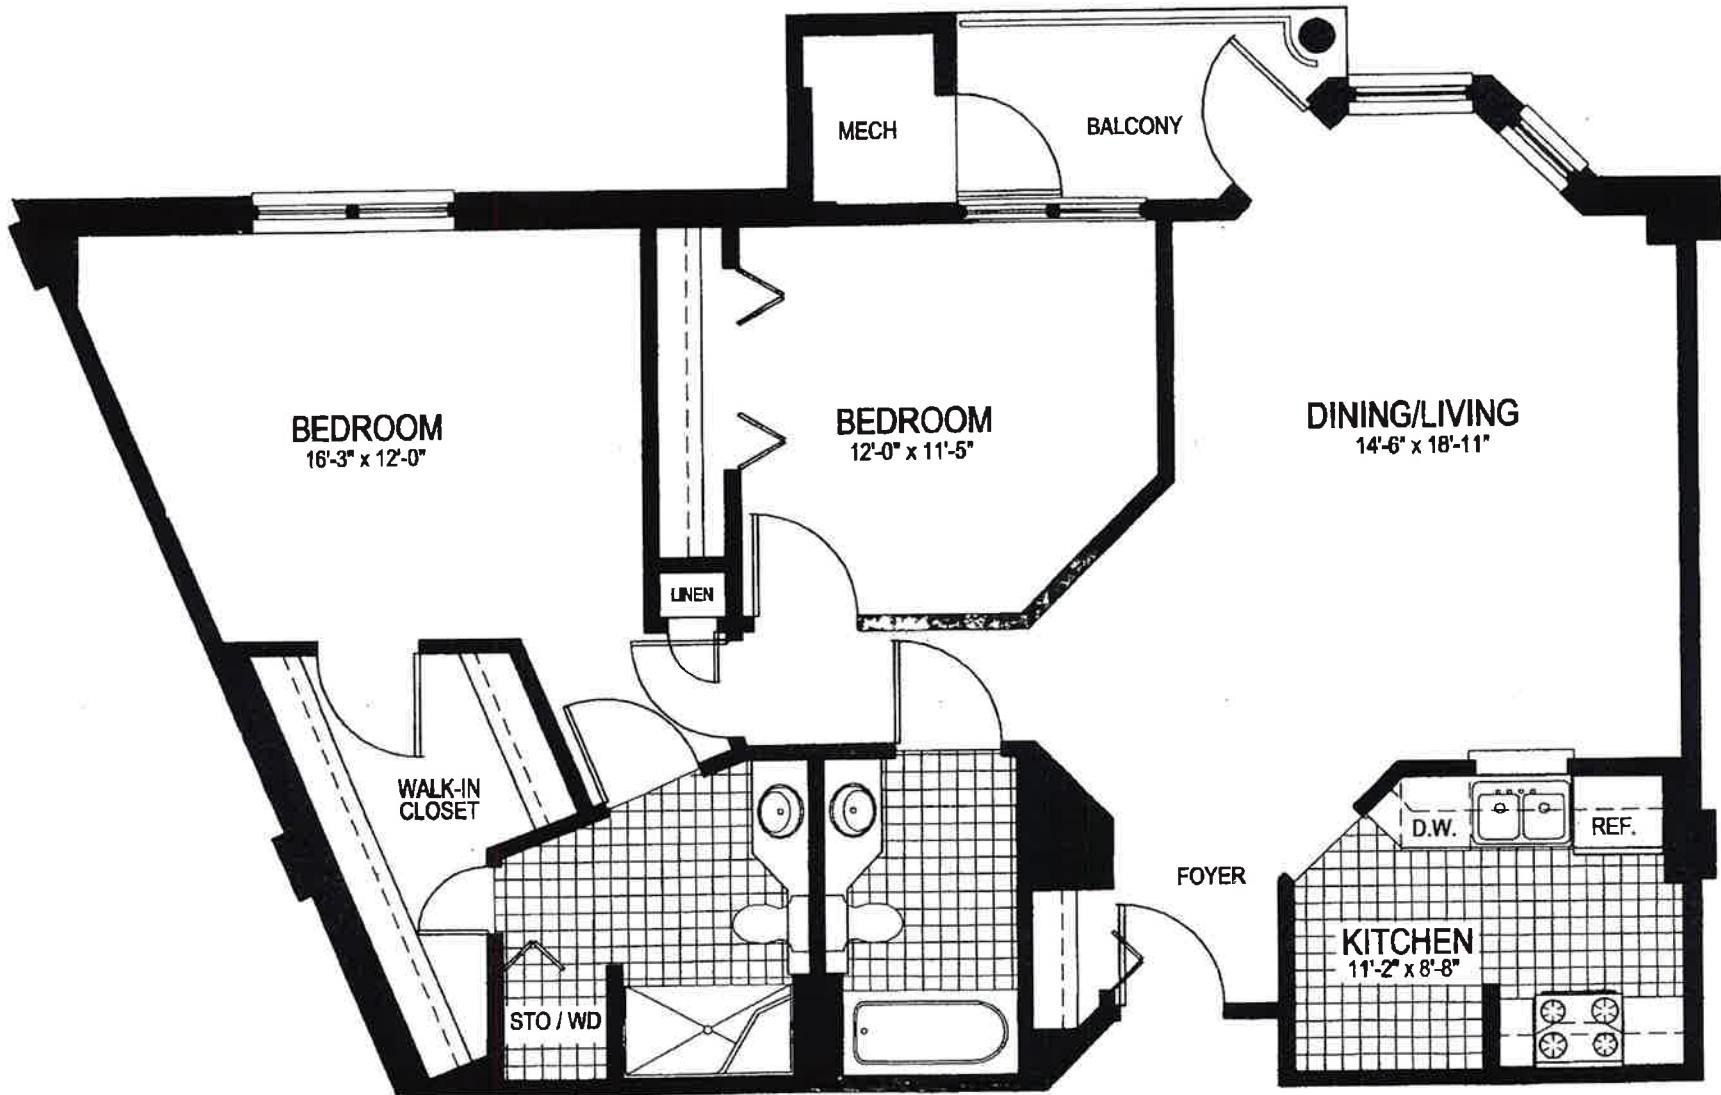

BLAKEHURST

1055 West Joppa Road • Towson, Maryland 21204 • 410-296-2900

1079 Square Feet
Details and dimensions may vary slightly

Two Bedroom Special