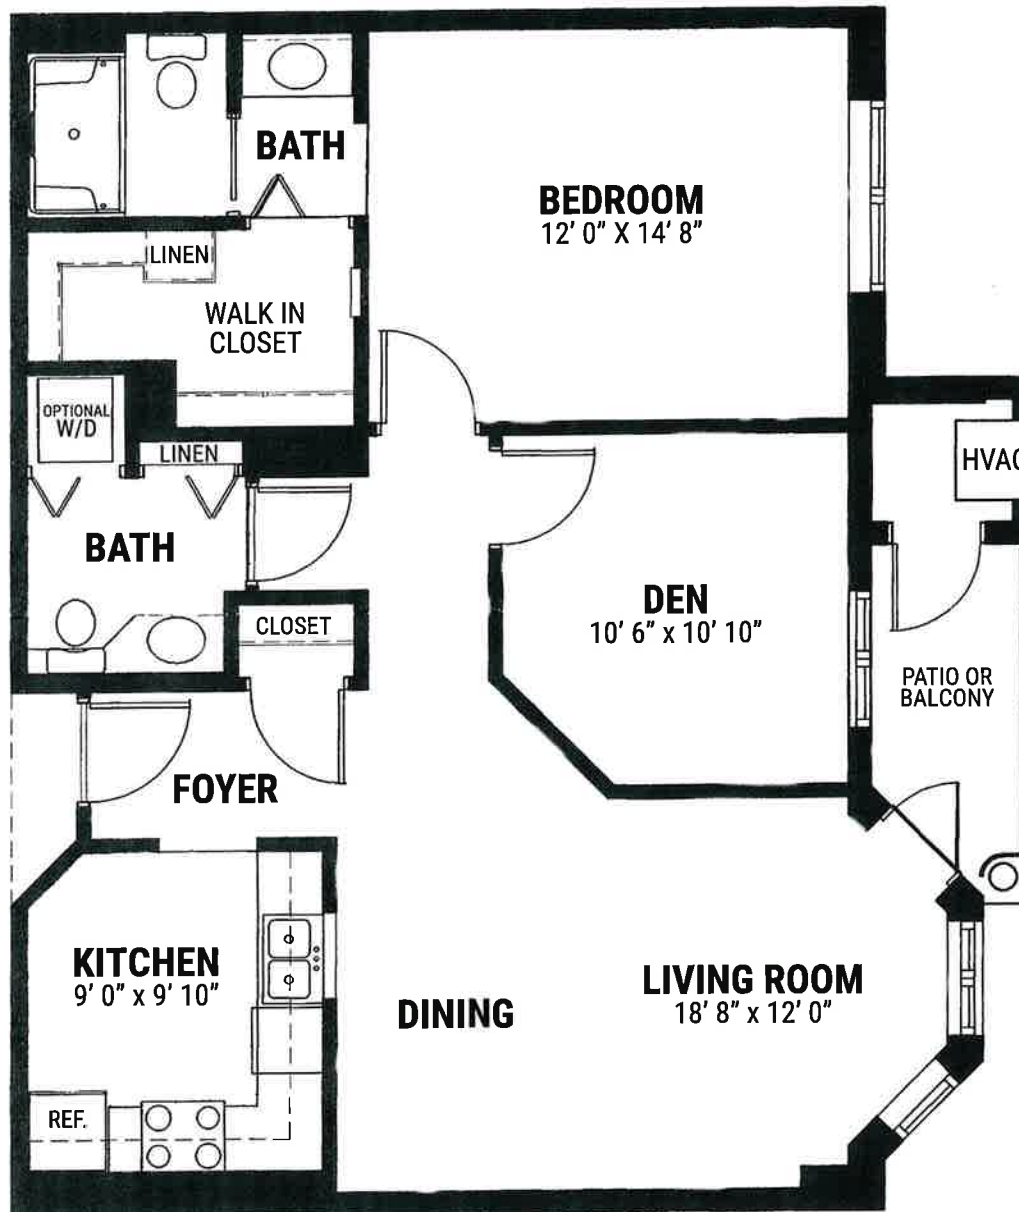

BLAKEHURST

1055 West Joppa Road
Towson, MD 21204

Charles I

927 sq. ft

Details and dimensions may vary slightly.